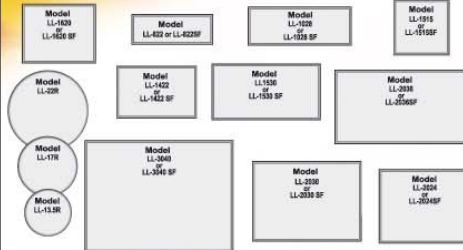

Luma-Lite 4" Deep